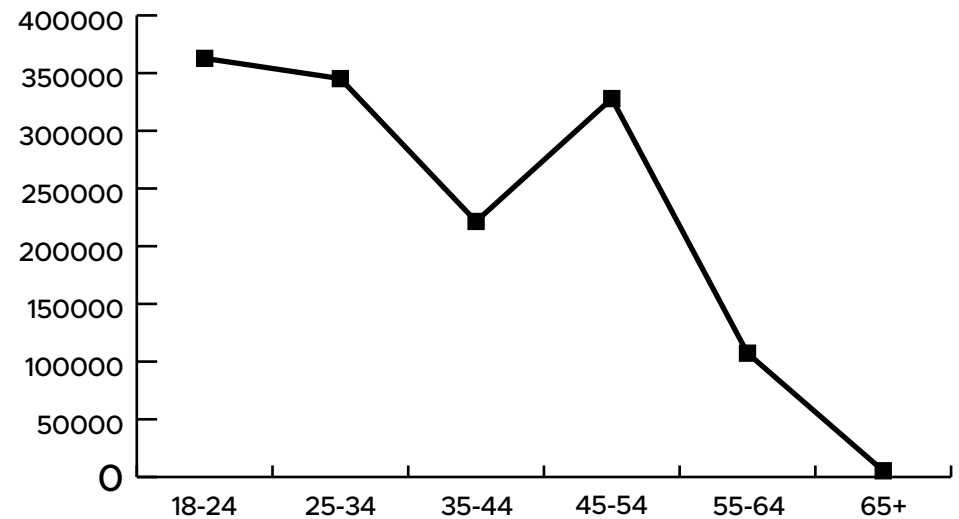

BRANDING

WEBSITE DATA PROFILE

 Total Pageview : **6,300,783**

 Monthly Pageview : **572,798/bulan**

 Visitors : **2,964,875**

User Demography :

Woman
51.3 %

Man
48.7 %

Top Age : 18 - 24 th

WEBSITE DATA PROFILE

Top 10 Country

Indonesia

USA

Singapore

Norway

China